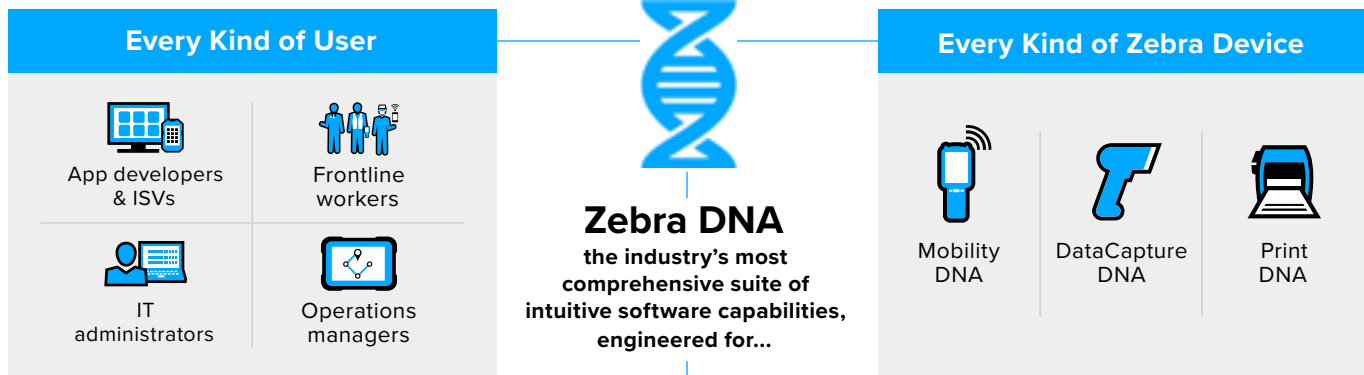

ZEBRA
CAPTURE
YOUR EDGE

Every Hardware Purchase is a Software Purchase in Disguise

With technology constantly evolving, it's the software inside that determines if your hardware remains relevant and adaptive to your changing needs, year after year. That's why we've designed software based on decades of R&D and thousands of use cases to simplify your team's experience during the entire lifetime of your devices. You'll find Zebra DNA software embedded in each of our portfolios, from Mobility DNA for mobile computers to DataCapture DNA for scanners and RFID readers to Print DNA for thermal printers.

Every Stage of a Hardware's Long Life

Reduce effort and errors in app development and device integration

Ease Everyone's Hardware Experience with Zebra DNA, Your Built-in Advantage

ZEBRA and the stylized Zebra head are trademarks of Zebra Technologies Corp., registered in many jurisdictions worldwide. All other trademarks are the property of their respective owners. ©2021 Zebra Technologies Corp. and/or its affiliates. 06/25/21