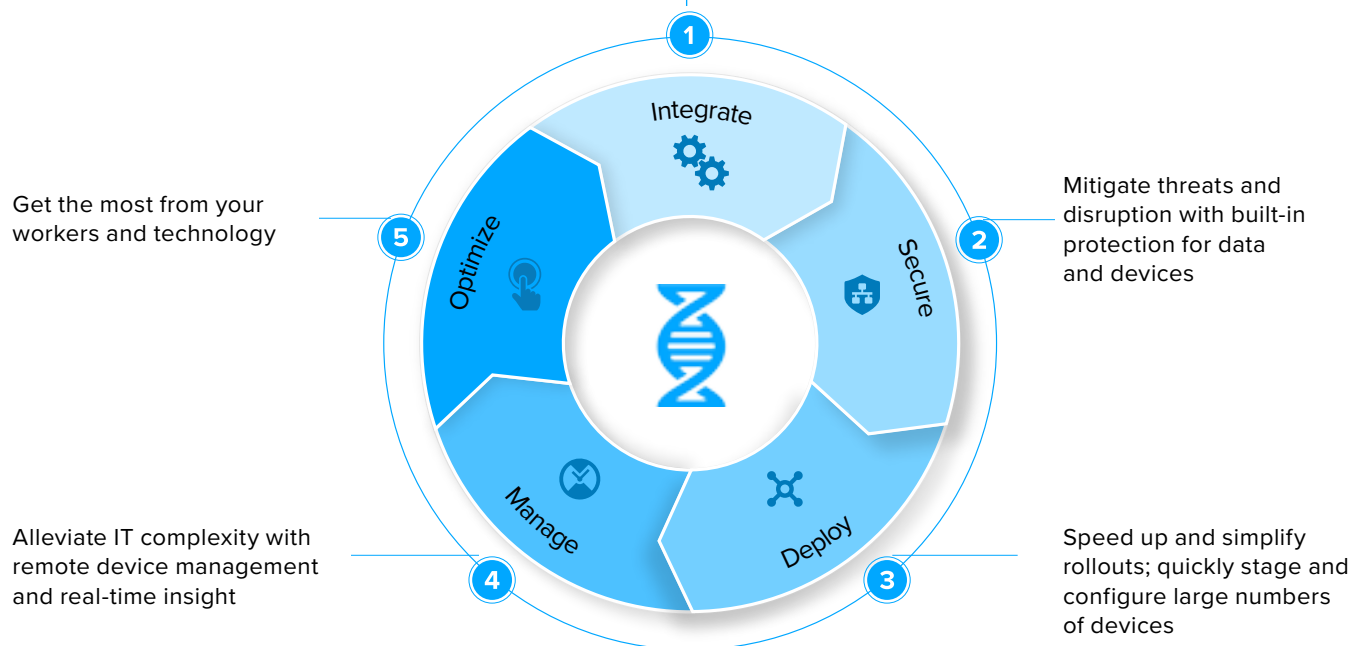

ZEBRA
CAPTURE
YOUR EDGE

Every Hardware Purchase is a Software Purchase in Disguise

With technology constantly evolving, it's the software inside that determines if your hardware remains relevant and adaptive to your changing needs, year after year. That's why we've designed software based on decades of R&D and thousands of use cases to simplify your team's experience during the entire lifetime of your devices. You'll find Zebra DNA software embedded in each of our portfolios, from Mobility DNA for mobile computers to DataCapture DNA for scanners and RFID readers to Print DNA for thermal printers.

Every Stage of a Hardware's Long Life

Reduce effort and errors in app development and device integration

Ease Everyone's Hardware Experience with Zebra DNA, Your Built-in Advantage

ZEBRA and the stylized Zebra head are trademarks of Zebra Technologies Corp., registered in many jurisdictions worldwide. All other trademarks are the property of their respective owners. ©2021 Zebra Technologies Corp. and/or its affiliates. 06/25/21